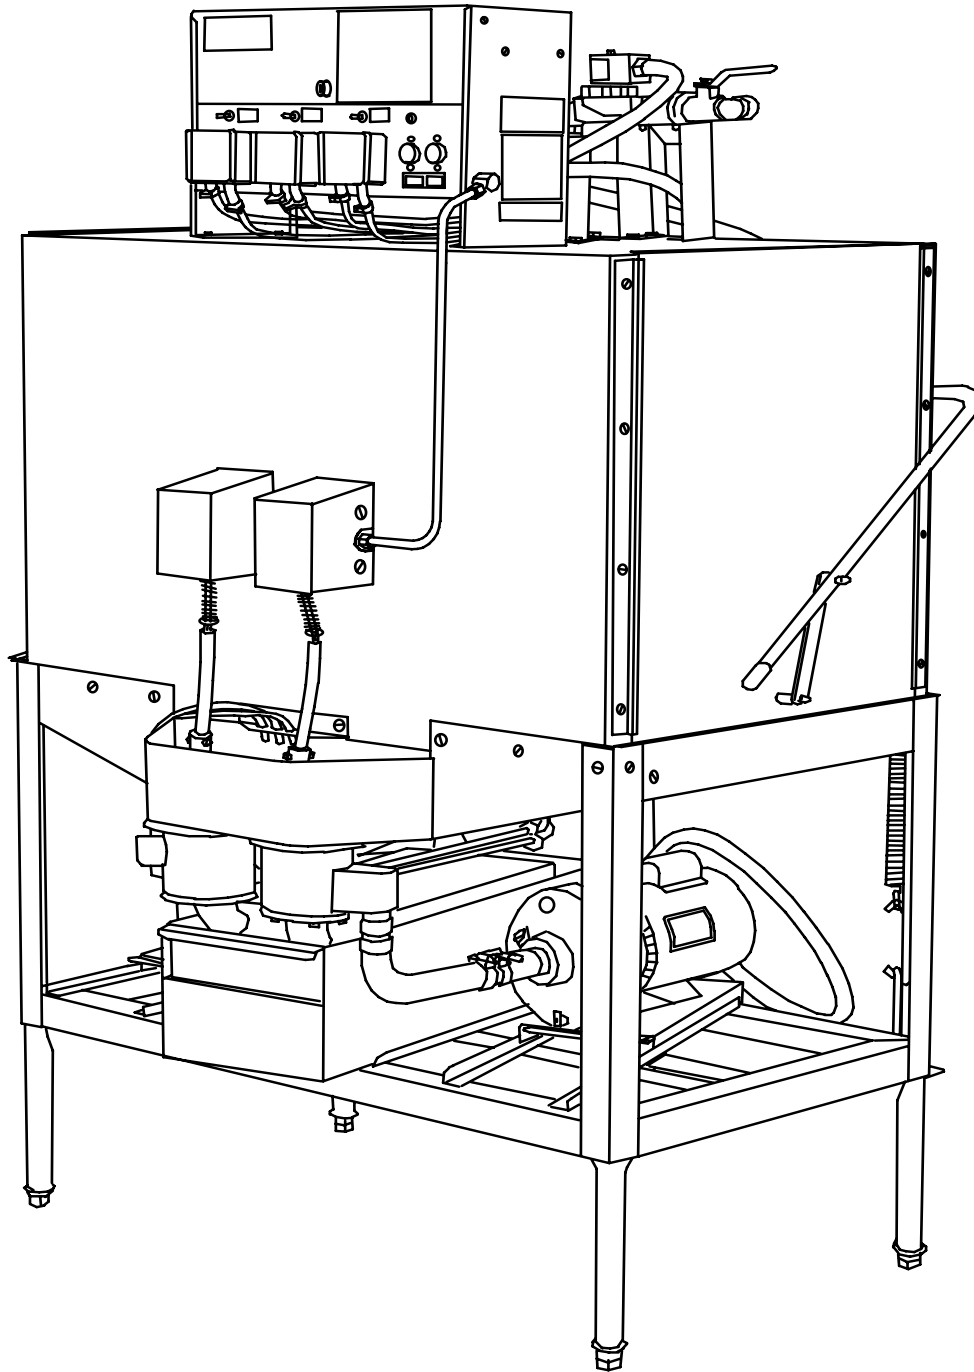

EFFECTIVE: APRIL 2008

American Dish Service

ADS LOW TEMPERATURE DISHWASHER

MODEL: 5-AG-S

PARTS MANUAL

900 Blake Street
Edwardsville, Kansas 66111
(913)422-3700